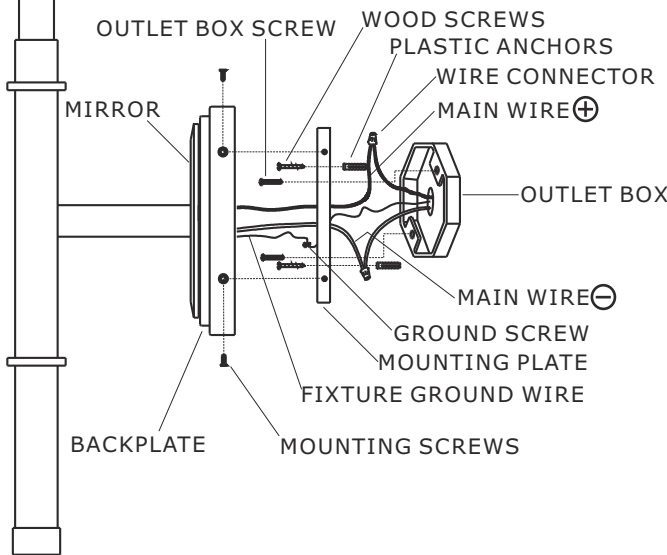

All electrical components must be installed by a licensed electrician in accordance with the National Electric Code and the appropriate local electrical codes.

FABRIC SHADE

You will need 1 Candelabra bulbs 60 Watts recommended, Use LED bulbs for Extended use. Bulb not included

DECORATIVE GLASS (4" x 4" x H 3/8")

CANDLE SLEEVE (W 7/8" x L 2-3/8")

TOP VIEW

FRONT VIEW