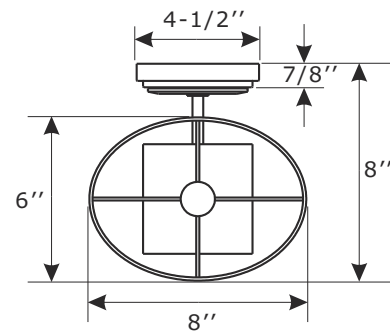

DECORATIVE GLASS (4" x 4" x H 3/8")

CANDLE SLEEVE (W 7/8" x L 2-3/8")

TOP VIEW

FRONT VIEW