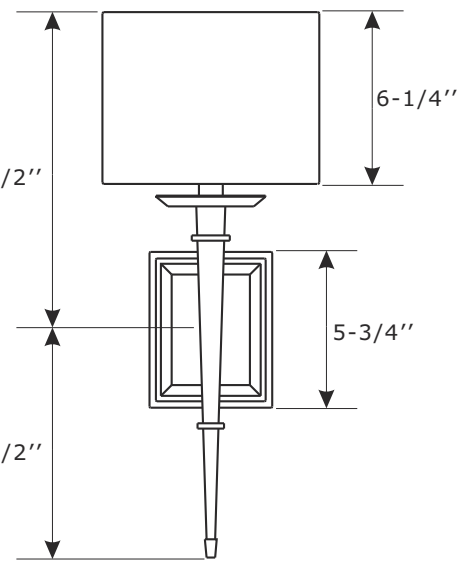

All electrical components must be installed by a licensed electrician in accordance with the National Electric Code and the appropriate local electrical codes.

FABRIC SHADE

You will need 1 Candelabra bulbs 60 Watts recommended, Use LED bulbs for Extended use. Bulb not included

DECORATIVE GLASS (4" x 4" x H 3/8")

CANDLE SLEEVE (W 7/8" x L 2-3/8")

TOP VIEW

FRONT VIEW