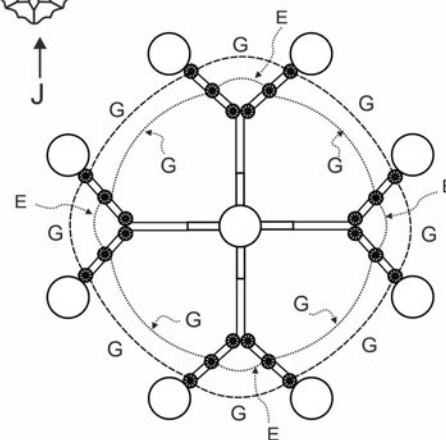

Electrical Danger

Turn Power Off

All electrical components must be installed by a licensed electrician in accordance with the National Electric Code and the appropriate local electrical codes.

1 Bobeche With (5) "H" Trim.

Bottom View

(5 Jewels + 40mm Ball) x 1set.

(3 Jewels + 20/63-2.5") x 4sets.

(6 Jewels + 20/63-2.5") x 4sets.

(20/50-2") x 45sets.

(8 Jewels Strand+14mm with 3 Holes) x 8sets.

(20/63-2.5") x 24sets.

(4 Jewels Strand+14mm with 3 Holes) x 8sets.

(20/76-3") x 16sets.

(6 Jewels Strand+14mm with 3 Holes) x 4sets.

(2 Jewels+20/63-2.5") x 8sets.

(10 Jewels Strand+14mm with 3 Holes) x 12sets.

(20/63-2.5") x 4 sets.