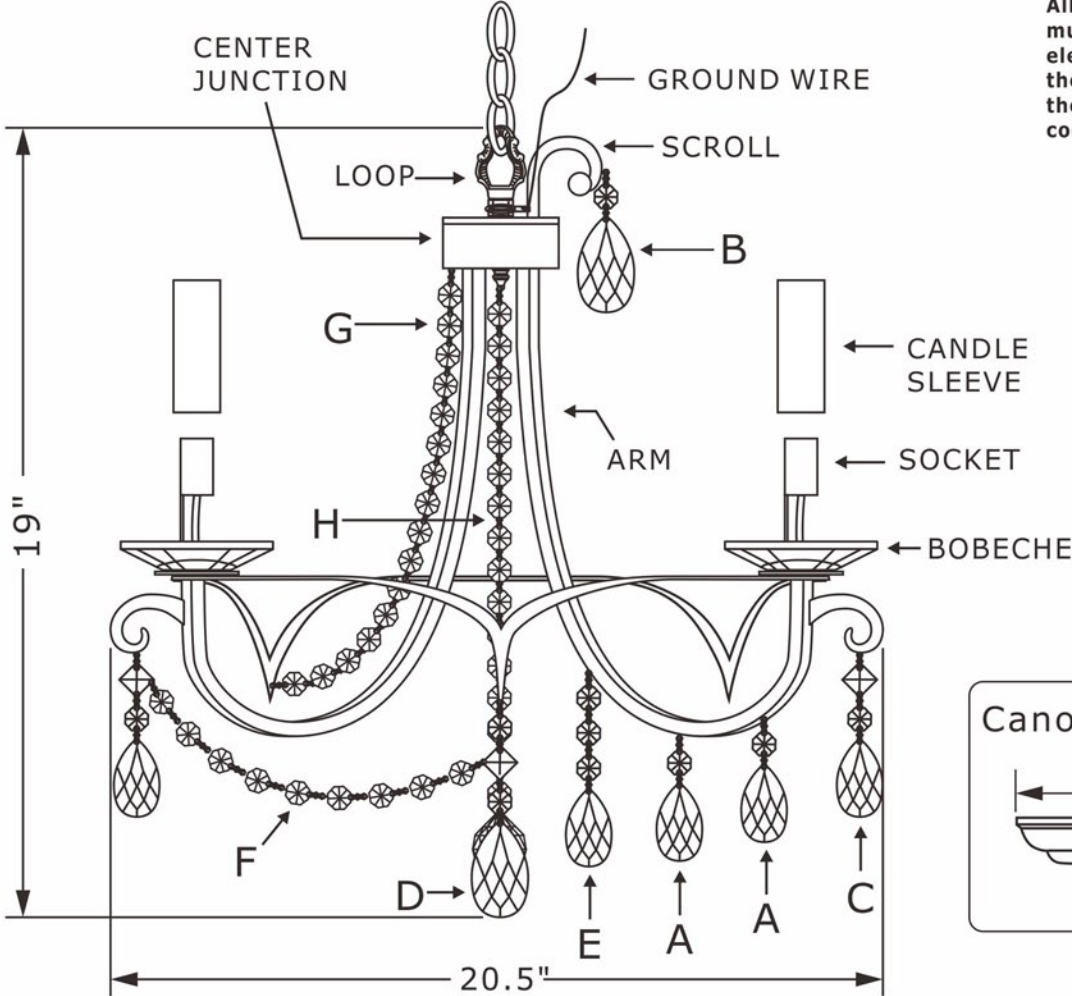

All electrical components must be installed by a licensed electrician in accordance with the National Electric Code and the appropriate local electrical codes.

You will need
 5 Candelabra bulb.
 40 Watts Recommended.
 60 Watts Max.
 Bulb not included.

- A = (14mm+AS9-2")x10sets
- B = (14mm+AS9-2.5")x5sets
- C = (18mm Square+14mm+AS9-2")x5sets
- D = (14mm+18mm Square +14mm+AS9-2.5")x5sets
- E = (14mm*3+AS9-2")x5sets
- F = (14mm*9)x10sets
- G = (14mm*16)x5sets
- H = (14mm*16+40mm Ball)x1pc