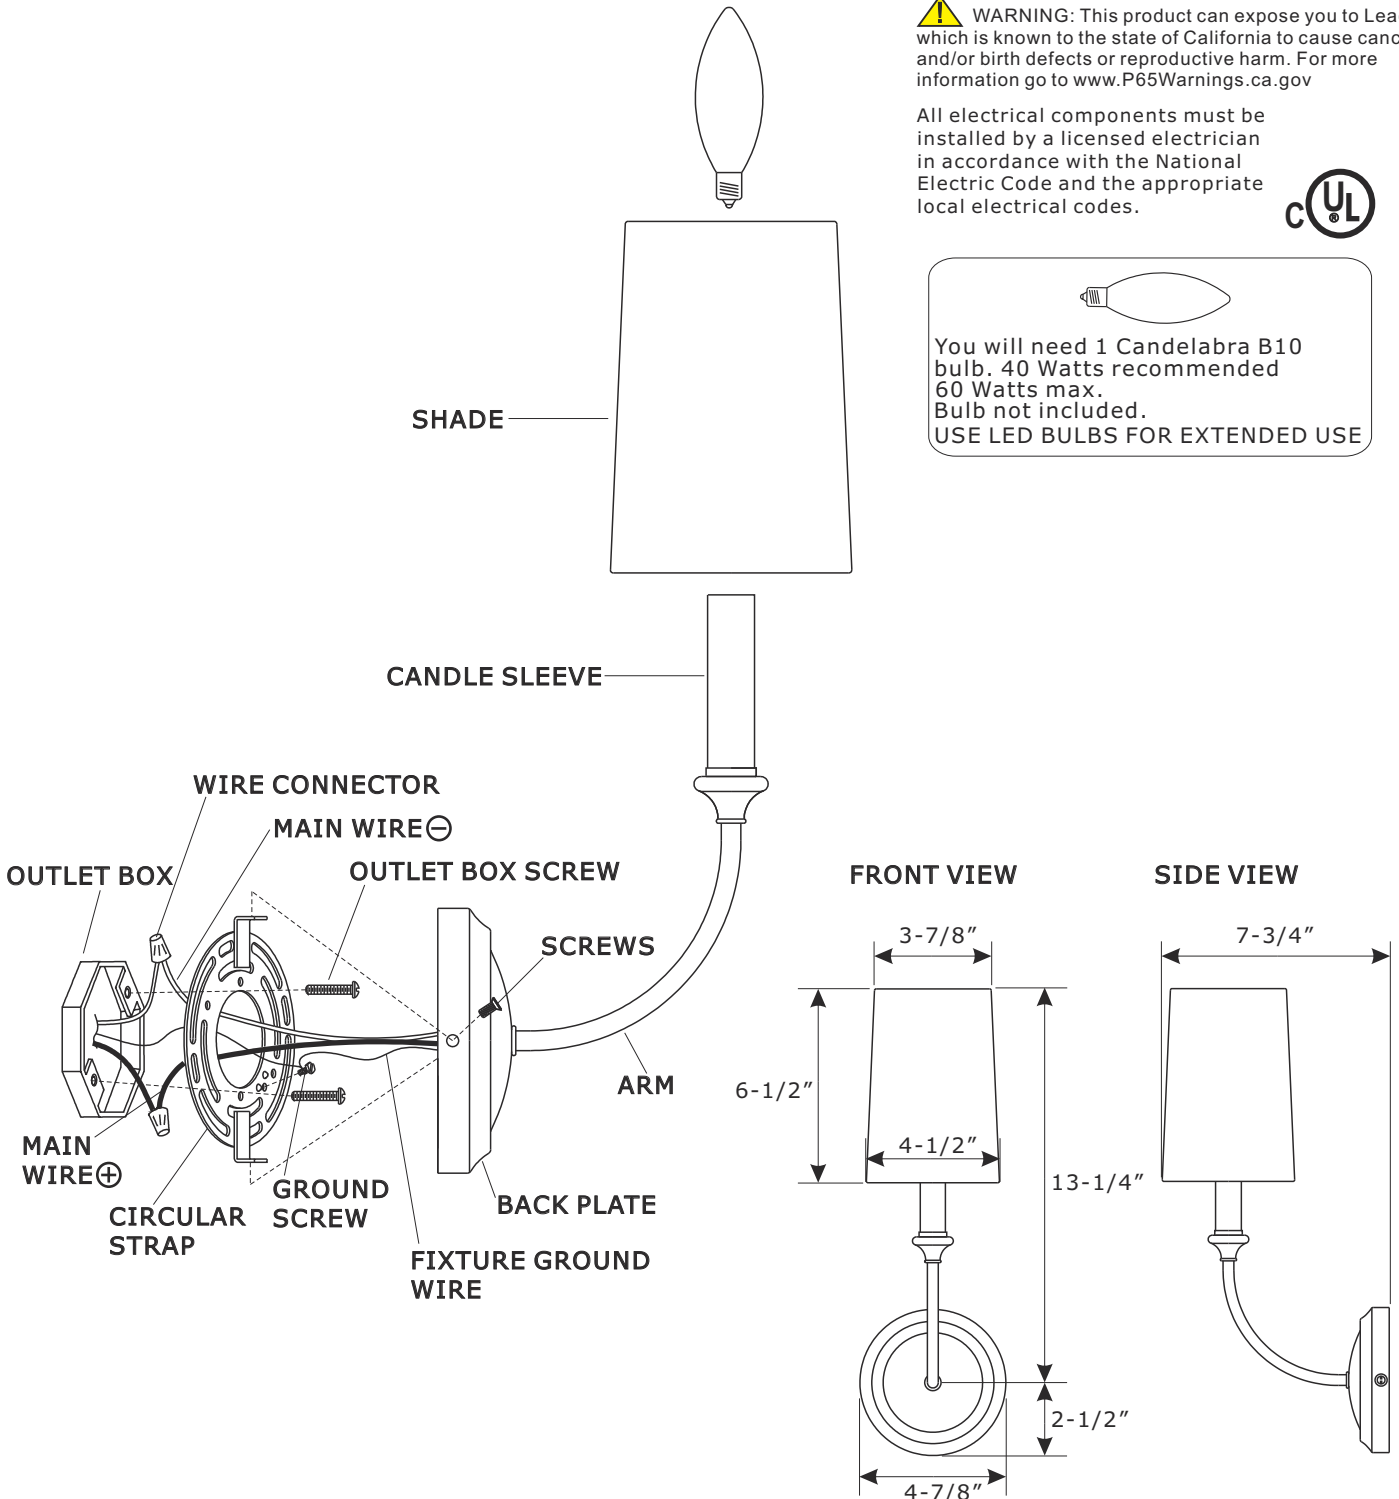

CRYSTORAMA

1958

95 Cantiague Rock Road, Westbury, NY 11590 • toll free: 1.800.888.4470 fax: 516.931.1254 • info@crystorama.com • www.crystorama.com

MODEL #: 2241-DB ASSEMBLY AND DRESSING INSTRUCTIONS

WARNING: This product can expose you to Lead which is known to the state of California to cause cancer and/or birth defects or reproductive harm. For more information go to www.P65Warnings.ca.gov

All electrical components must be installed by a licensed electrician in accordance with the National Electric Code and the appropriate local electrical codes.

You will need 1 Candelabra B10 bulb. 40 Watts recommended 60 Watts max. Bulb not included.
USE LED BULBS FOR EXTENDED USE