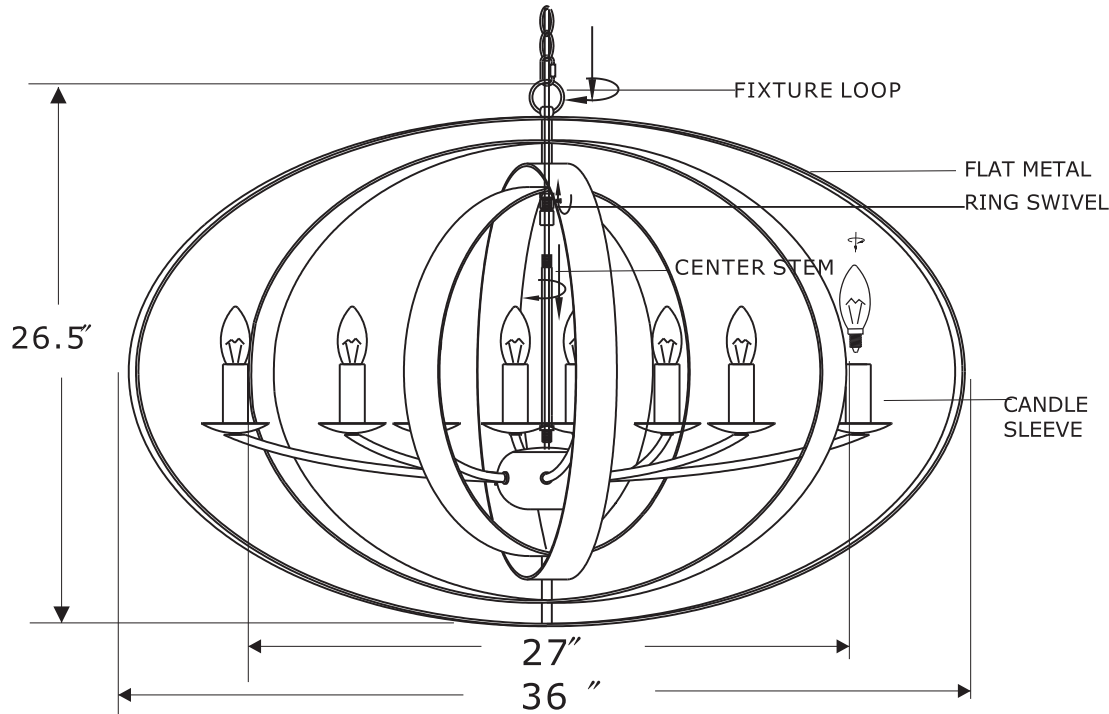

⚠ WARNING: This product can expose you to Lead, which is known to the State of California to cause cancer and/or birth defects or reproductive harm. For more information go to www.P65Warnings.ca.gov

All electrical components must be installed by a licensed electrician in accordance with the National Electric Code and the appropriate local electrical codes

You will need 8 Candelabra bulbs. 40 Watts recommended 60 Watts max. Bulb not included.