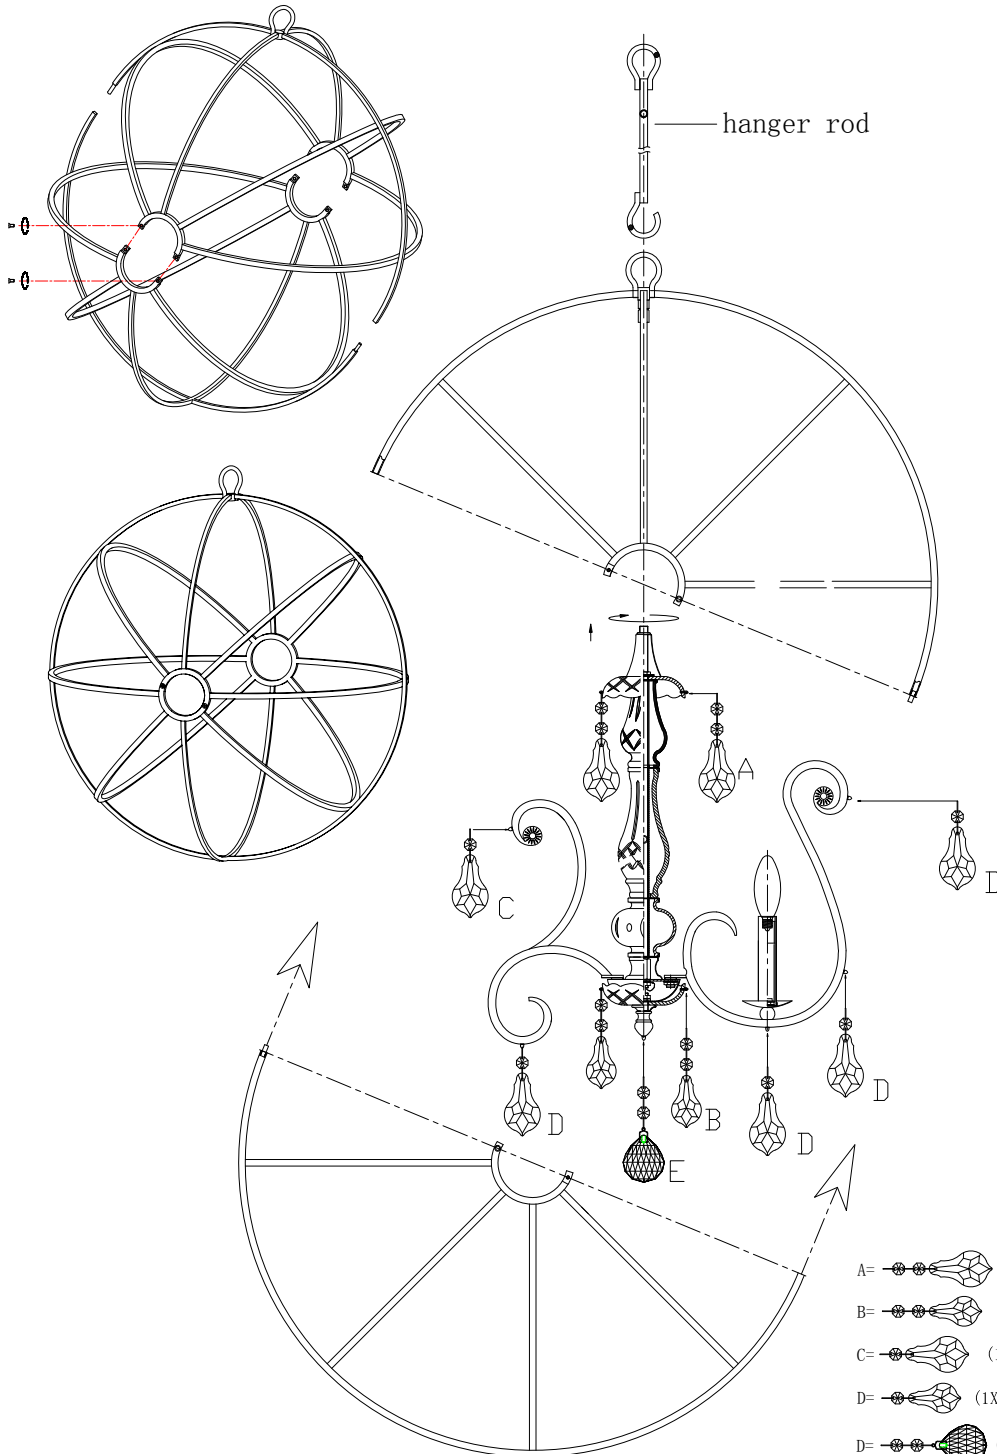

CRYSTORAMA

1958
 95 Cantiague Rock Road, Westbury NY 11590
 ph:516.931.9090 fax:516.931.1254
 info@crystorama.com www.crystorama.com

MODEL#:9028-EB-CL-S ASSEMBLY AND DRESSING INSTRUCTIONS

All electrical components must be installed by a licensed electrician in accordance with the National Electric Code and the appropriate local electrical codes.

You will need 6 - Cand. Bulb
 40 Watts Recommended
 60Watts Max
 Bulb not included

- A= (1X76mm Pendant+2X14mm Jewels)*4pcs
- B= (1X63mm Pendant+2X14mm Jewels)*4pcs
- C= (1X76mm Pendant+1X14mm Jewels)*6pcs
- D= (1X63mm Pendant+1X14mm Jewels)*24pcs
- D= (1X50mm Ball+2X14mm Jewels)*1pc