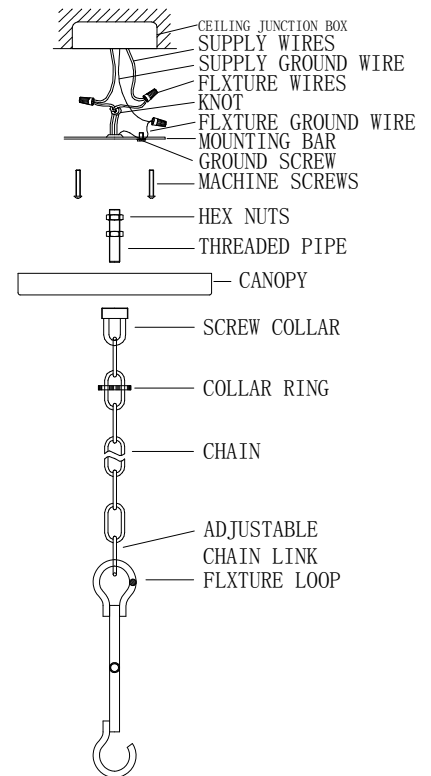

CRYSTORAMA

1958
 95 Cantiague Rock Road, Westbury NY 11590
 ph:516.931.9090 fax:516.931.1254
 info@crystorama.com www.crystorama.com

MODEL#:9028-EB-CL-S ASSEMBLY AND DRESSING INSTRUCTIONS

All electrical components must be installed by a licensed electrician in accordance with the National Electric Code and the appropriate local electrical codes.

You will need 6 - Cand. Bulb
 40 Watts Recommended
 60Watts Max
 Bulb not included

- A= (1X76mm Pendant+2X14mm Jewels)*4pcs
- B= (1X63mm Pendant+2X14mm Jewels)*4pcs
- C= (1X76mm Pendant+1X14mm Jewels)*6pcs
- D= (1X63mm Pendant+1X14mm Jewels)*24pcs
- D= (1X50mm Ball+2X14mm Jewels)*1pc