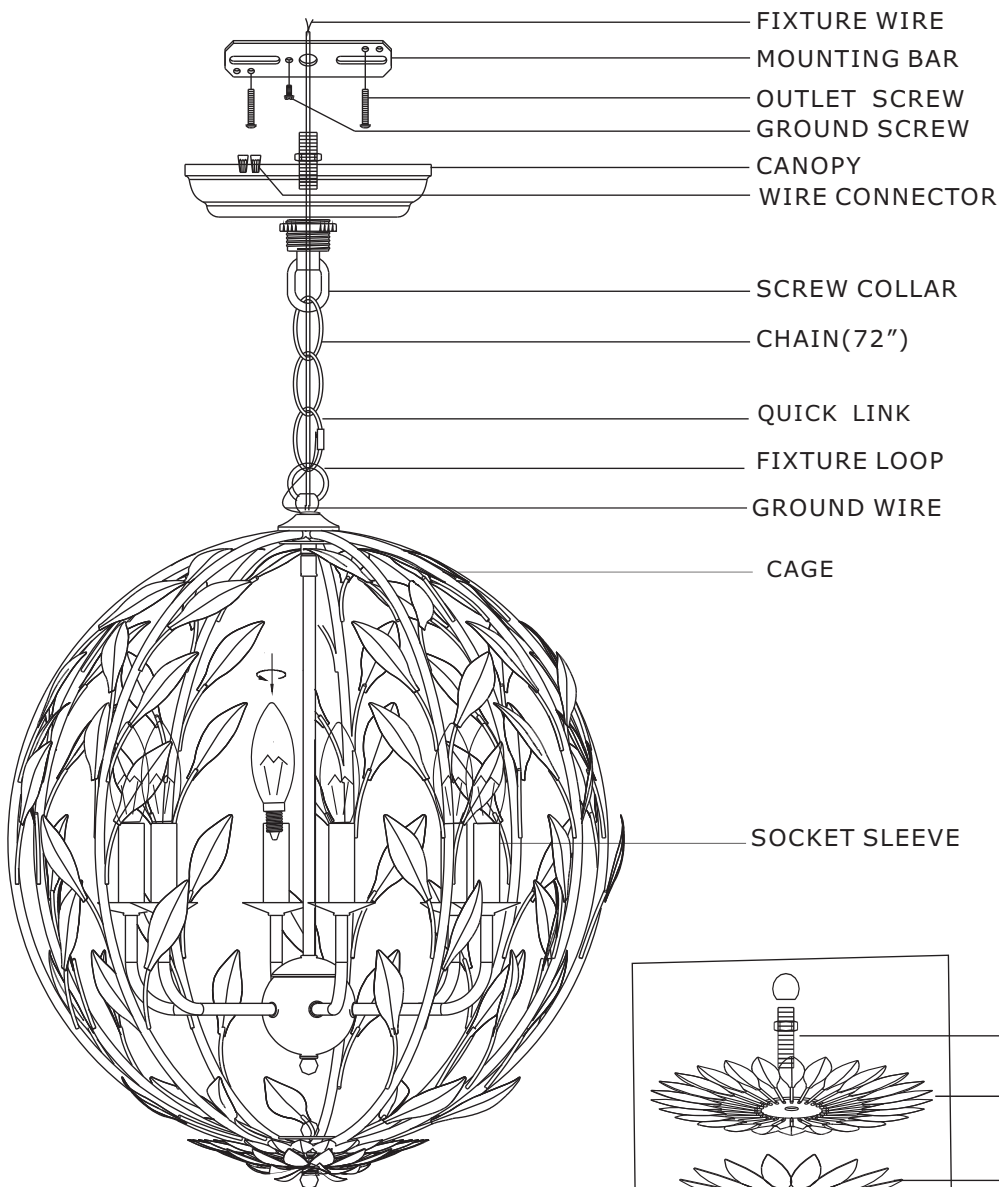

You will need 6 Candelabra bulbs. 40 Watts recommended
60 Watts max. Bulb not included.

ASSEMBLE THESE PARTS TO THE BOTTOM

2018/09