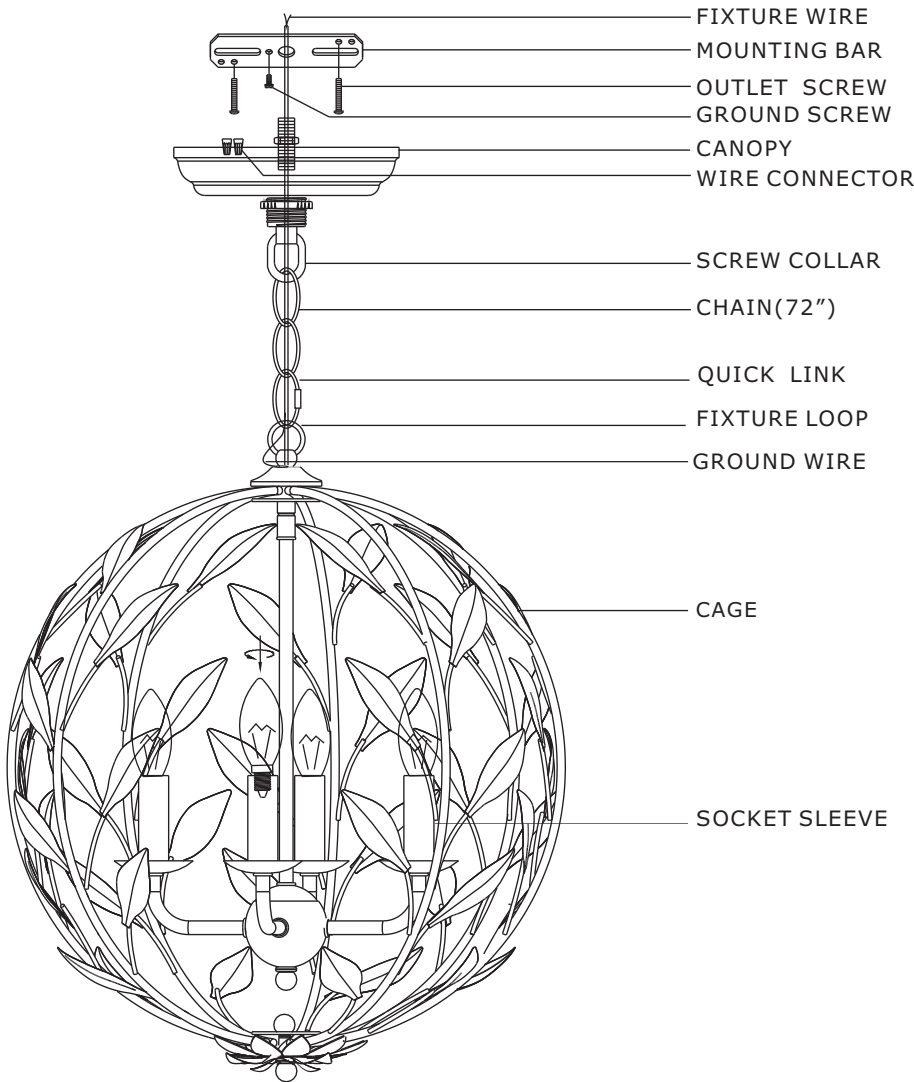

All electrical components must be installed by a licensed electrician in accordance with the National Electric Code and the appropriate local electrical codes

You will need 4 Candelabra bulbs. 40 Watts recommended 60 Watts max. Bulb not included.

THREAD

FIRST LEAF ASSEMBLY

FONT(2 pcs)

BY USING SLIGHT PRESSURE FLATTEN THE LEAVES BY PUSHING THEM IN A UPWARD DIRECTION.

FINIAL

ASSEMBLE THESE PARTS TO THE BOTTOM