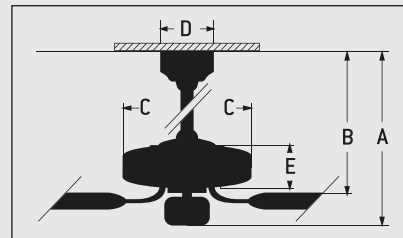

## SPECS

- Blade Sweep Option. . . . .42", 52"
- Number of Blades . . . . .5
- Blade Pitch . . . . .12"
- Motor Size (MM). . . . .153 x 13
- AMPS (HI Speed). . . . .<1
- Watts (HI Speed) . . . . .58
- Shipping Wt. (lbs.) . . . . .13.90
- CU. FT. in Carton . . . . .1.97
- Airflow\* (Cubic Feet Per Minute) . . . . . 4,489
- Airflow Efficiency\* (CFM Per Watt) . . . . .77

## CEILING DROP DIMENSIONS

A: 4" DR - 18.61"                      B: 4" DR - 10.71"  
 C: 11.42"                                D: 5.12"  
 E: 4.28"                                 DR = Downrod

\*Compare: 49" to 60" ceiling fans have airflow efficiencies ranging from approximately 51 to 176 cubic feet per minute per watt at high speed."