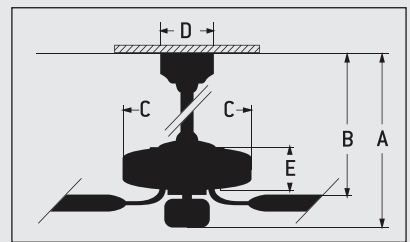

SPECS

- Blade Sweep Option.42", 52"
- Number of Blades5
- Blade Pitch12°
- Motor Size (MM)153 x 13
- AMPS (HI Speed)<1
- Watts (HI Speed)63
- Shipping Wt. (lbs.)13.42
- CU. FT. in Carton1.97
- Airflow* (Cubic Feet Per Minute) 4,486
- Airflow Efficiency* (CFM Per Watt)72

CEILING DROP DIMENSIONS

A: 4" DR - 18.61" B: 4" DR - 10.71"
 C: 11.42" D: 5.12"
 E: 4.28" DR = Downrod

*Compare: 49" to 60" ceiling fans have airflow efficiencies ranging from approximately 51 to 176 cubic feet per minute per watt at high speed.