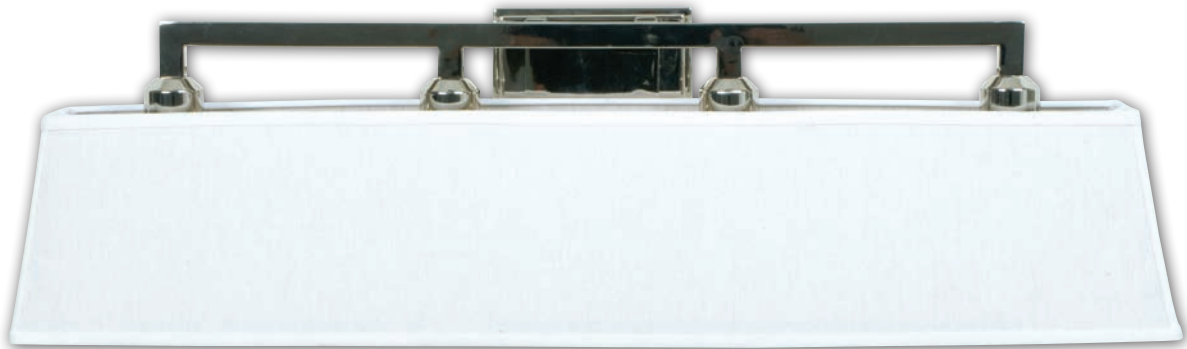

Denton™

141 Series

14117PLN2

14109PLN1

14125PLN3

14133PLN4

Finish - Polished Nickel (PLN)
 Shade - White Linen / Champagne

Denton 141 Specs

Model Number	Bulb Types	Max Watt	Height	Length	Ext.	Backplate Dimensions
14109PLN1	Med. Base	1 x 60W	10.0"	8.5"	7.75"	4.5" H x 6.0" W x 1.13" D
14117PLN2	Med. Base	2 x 60W	10.0"	17.0"	7.5"	4.5" H x 6.0" W x 1.13" D
14125PLN3	Med. Base	3 x 60W	10.0"	25.0"	7.5"	4.5" H x 6.0" W x 1.13" D
14133PLN4	Med. Base	4 x 60W	10.0"	33.25"	7.5"	4.5" H x 6.0" W x 1.13" D