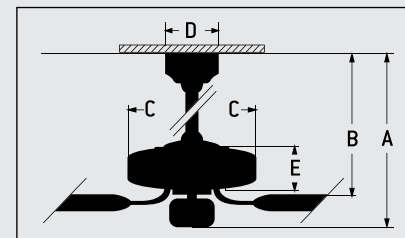

SPECS

- Blade Sweep Options. 54", 56", 70"
- Number of Blades..... 5
- Blade Pitch..... 14"
- Motor Size (MM) 165 x 25
- AMPS (HI Speed) <1
- Shipping Wt. (lbs.)..... 33.0
- CU. FT. in Carton 4.2
- Airflow (Cubic Feet Per Minute) 6,273
- Watts (HI Speed) 19
- Airflow Efficiency (CFM Per Watt) 330

CEILING DROP DIMENSIONS

- A: 4" DR - 25.0"
- A: 6" DR" - 27.0"
- C: 14.0"
- E: 21.0"
- B: 4" DR - 11.0"
- B: 6" DR - 13.0"
- D: 6.0"
- DR = Downrod

*Compare: 49" to 60" ceiling fans have airflow efficiencies ranging from approximately 51 to 176 cubic feet per minute per watt at high speed.