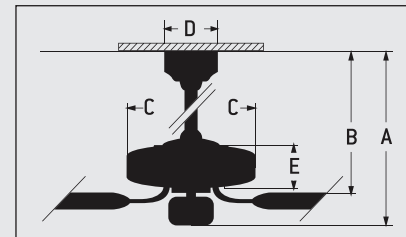

SPECS

- Blade Sweep Opt. 52"
- Number of Blades 5
- Blade Pitch 12°
- Motor Size (MM) 153 x 17
- AMPS (HI Speed) <1
- Watts (HI Speed) 64
- Shipping Wt. (lbs.) 19.07
- CU. FT. in Carton 1.75
- Airflow* (Cubic Feet Per Minute) 5,068
- Airflow Efficiency* (CFM Per Watt) 79

CEILING DROP DIMENSIONS

- A: 2" DR w/ Light Kit – 14.15"
- A: 2" DR w/o Light Kit – 10.45"
- A: 6" DR w/ Light Kit – 17.4"
- A: 6" DR w/o Light Kit – 13.7"
- B: 2" DR – 7.55"
- B: 6" DR – 10.8"
- C: 11.8"
- D: 5.1"
- E: 5.8"
- DR = Downrod