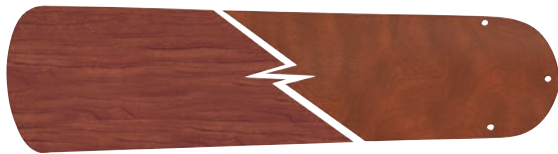

PLUS SERIES

Blade Finish **B552P-AG**
52" Plus Series Aged Bronze

Blade Finish **B552P-BN**
52" Plus Series Brushed Nickel

Blade Finish **B552P-CR**
52" Plus Series Reversible Cherry/Rosewood

Blade Finish **B552P-FB**
52" Plus Series Flat Black

Blade Finish **B552P-LOK**
52" Plus Series Light Oak

Blade Finish **B552P-MP**
52" Plus Series Maple