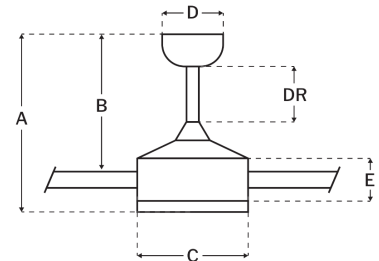

Motor

Motor Material:	Silicon Steel
Motor Technology:	DC
Motor Size (mm):	155.5x15
Mounting Options:	Flat or Angled Ceiling
Motor Type:	6-Speed Reversible
Indoor/Outdoor Rating:	Indoor

Blades

Number of Blades:	5
Blades Included:	Yes
Blade Finish:	Brushed Nickel/Greywood
Optional Blade Finishes:	No
Blade Material:	Plywood
Blade Sweep:	52"
Blade Pitch:	13

Warranty

Limited Lifetime Warranty

Ceiling Drop Dimensions

A: Total Height w/ 6" Downrod	17.51"
B: Blade to Ceiling Height	14.08"
C: Housing Width	9.13"
D: Canopy Width	5.91"
E: Housing Height	4.47"

Electrical/Lighting