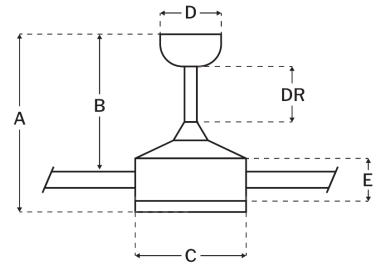

Ceiling Drop Dimensions

A: Total Height w/ 6" Downrod	16.46"
B: Blade to Ceiling Height	13.78"
C: Housing Width	7.48"
D: Canopy Width	5.91"
E: Housing Height	4.78"

Electrical/Lighting

Amps (High Speed):	0.46
Light Source Type:	Integrated LED
Number of Bulbs:	1
Bulbs Included:	Yes
Total Lighting Wattage:	18
Dimmable:	Yes
Delivered Lumens:	1000
CRI:	90
Color Temp:	3000K
Lens Type:	Frosted Acrylic
Lens Cover:	Yes
Uplight:	No
Control Type Included:	CM-7W-LED
Optional Controls:	Available
WiFi Enabled:	No