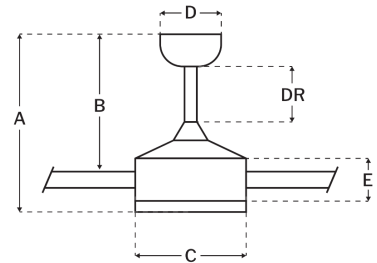

CRAFTMADE™

MCY52BNK4

McCoy 4-Blade 52" Fan With Optional Light Kit Brushed Polished Nickel

UPC#647881260675

Additional Finishes

MCY52FB4
MCY52W4

Measurements

| | |
|-----------------------|-------|
| Blade Sweep (in): | 52 |
| Downrod Length (in): | 6 |
| Height (in): | 16.46 |
| Canopy Width (in): | 5.91 |
| Product Weight (lbs): | 14.33 |
| Lead Wire (in): | 80 |
| Carton Length (in): | 25.2 |
| Carton Width (in): | 9.06 |
| Carton Height (in): | 9.72 |
| Carton Cube: | 1.28 |
| Carton Weight (lbs): | 16.31 |

Motor

| | |
|------------------------|------------------------|
| Motor Material: | Silicon Steel |
| Motor Technology: | AC |
| Motor Size (mm): | 153x15 |
| Mounting Options: | Flat or Angled Ceiling |
| Motor Type: | 4-Speed Reversible |
| Indoor/Outdoor Rating: | Indoor |

Blades

| | |
|--------------------------|----------------|
| Number of Blades: | 4 |
| Blades Included: | Yes |
| Blade Finish: | Brushed Nickel |
| Optional Blade Finishes: | No |
| Blade Material: | Plywood |
| Blade Sweep: | 52" |
| Blade Pitch: | 11 |

Warranty

Limited Lifetime Warranty

Ceiling Drop Dimensions

| | |
|-------------------------------|--------|
| A: Total Height w/ 6" Downrod | 16.46" |
| B: Blade to Ceiling Height | 13.78" |
| C: Housing Width | 7.48" |
| D: Canopy Width | 5.91" |
| E: Housing Height | 4.78" |