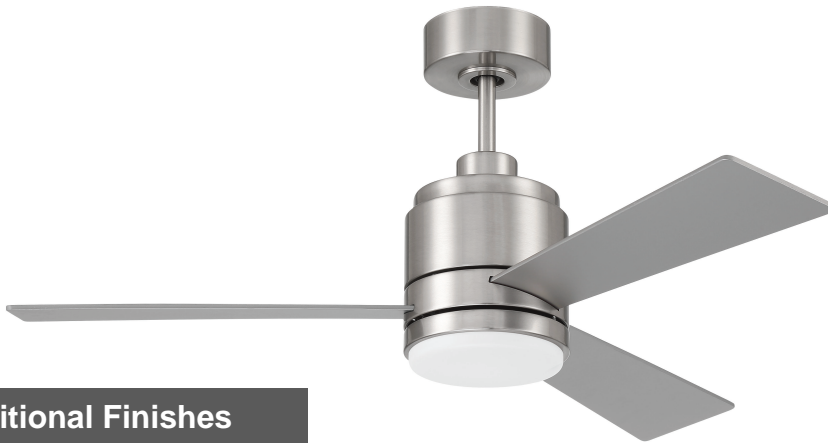

CRAFTMADE™

MCY42BNK3

McCoy 3-Blade 42" Fan With Integrated Light Kit Brushed Polished Nickel

UPC#647881261061

Additional Finishes

MCY42FB3

MCY42W3

Measurements

Blade Sweep (in):	42
Downrod Length (in):	6
Height (in):	16.46
Canopy Width (in):	5.91
Product Weight (lbs):	12.57
Lead Wire (in):	80
Carton Length (in):	25.2
Carton Width (in):	9.06
Carton Height (in):	9.72
Carton Cube:	1.28
Carton Weight (lbs):	14.99

Motor

Motor Material:	Silicon Steel
Motor Technology:	AC
Motor Size (mm):	153x15
Mounting Options:	Flat or Angled Ceiling
Motor Type:	4-Speed Reversible
Indoor/Outdoor Rating:	Indoor

Blades

Number of Blades:	3
Blades Included:	Yes
Blade Finish:	Brushed Nickel
Optional Blade Finishes:	No
Blade Material:	Plywood
Blade Sweep:	42"
Blade Pitch:	11