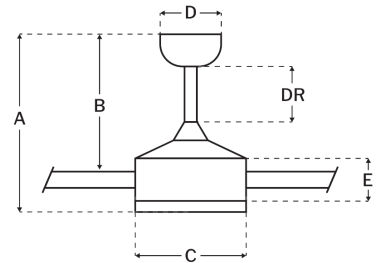

CRAFTMADE™

MCY42BNK3

McCoy 3-Blade 42" Fan With Integrated Light Kit Brushed Polished Nickel

UPC#647881261061

Additional Finishes

MCY42FB3

MCY42W3

Measurements

Blade Sweep (in):	42
Downrod Length (in):	6
Height (in):	16.46
Canopy Width (in):	5.91
Product Weight (lbs):	12.57
Lead Wire (in):	80
Carton Length (in):	25.2
Carton Width (in):	9.06
Carton Height (in):	9.72
Carton Cube:	1.28
Carton Weight (lbs):	14.99

Motor

Motor Material:	Silicon Steel
Motor Technology:	AC
Motor Size (mm):	153x15
Mounting Options:	Flat or Angled Ceiling
Motor Type:	4-Speed Reversible
Indoor/Outdoor Rating:	Indoor

Blades

Number of Blades:	3
Blades Included:	Yes
Blade Finish:	Brushed Nickel
Optional Blade Finishes:	No
Blade Material:	Plywood
Blade Sweep:	42"
Blade Pitch:	11

Warranty

Limited Lifetime Warranty

Ceiling Drop Dimensions

A: Total Height w/ 6" Downrod	16.46"
B: Blade to Ceiling Height	13.78"
C: Housing Width	7.48"
D: Canopy Width	5.91"
E: Housing Height	4.78"

Electrical/Lighting