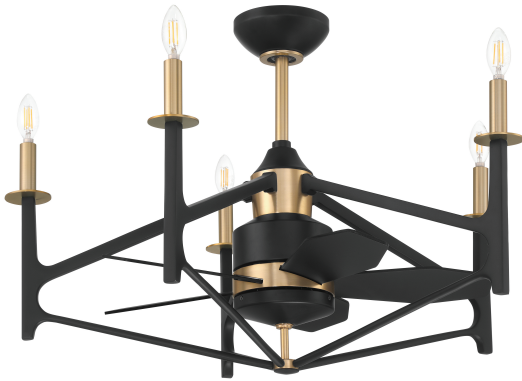

CRAFTMADE™

RSV32FBSB5

The Reserve 32" Fandelier

Flat Black/Satin Brass

UPC#647881254292

Additional Finishes

RSV32WSB5

Measurements

Blade Sweep (in):	24
Downrod Length (in):	8
Height (in):	19.54
Canopy Width (in):	5.85
Product Weight (lbs):	17.64
Lead Wire (in):	80
Carton Length (in):	34.64
Carton Width (in):	33.46
Carton Height (in):	17.13
Carton Cube:	11.49
Carton Weight (lbs):	30.86

Motor

Motor Material:	Silicon Steel
Motor Technology:	DC
Motor Size (mm):	153x62.3
Mounting Options:	Flat or Angled Ceiling
Motor Type:	6-Speed Reversible
Indoor/Outdoor Rating:	Indoor

Blades

Number of Blades:	5
Blades Included:	Yes
Blade Finish:	Flat Black
Optional Blade Finishes:	No
Blade Material:	MDF
Blade Sweep:	24"
Blade Pitch:	16