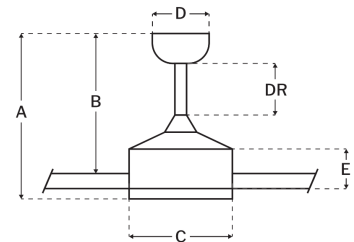

Blade Sweep (in):	24
Downrod Length (in):	8
Height (in):	19.54
Canopy Width (in):	5.85
Product Weight (lbs):	17.64
Lead Wire (in):	80
Carton Length (in):	34.64
Carton Width (in):	33.46
Carton Height (in):	17.13
Carton Cube:	11.49
Carton Weight (lbs):	30.86

Motor

Motor Material:	Silicon Steel
Motor Technology:	DC
Motor Size (mm):	153x62.3
Mounting Options:	Flat or Angled Ceiling
Motor Type:	6-Speed Reversible
Indoor/Outdoor Rating:	Indoor

Blades

Number of Blades:	5
Blades Included:	Yes
Blade Finish:	Flat Black
Optional Blade Finishes:	No
Blade Material:	MDF
Blade Sweep:	24"
Blade Pitch:	16

Warranty

Limited Lifetime Warranty

Ceiling Drop Dimensions

A: Total Height w/ 8" Downrod	19.54"
B: Blade to Ceiling Height	16.14"
C: Housing Width	5.98"
D: Canopy Width	5.85"
E: Housing Height	3.23"

Electrical/Lighting