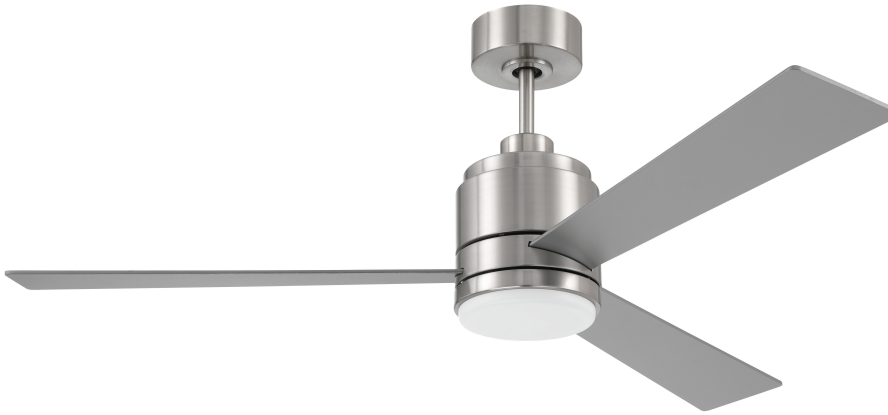

### McCoy 52" Fan With Optional Light Kit

Brushed Polished Nickel

UPC#647881253271

#### Motor

Motor Material:	Silicon Steel
Motor Technology:	AC
Motor Size (mm):	153x15
Mounting Options:	Flat or Angled Ceiling
Motor Type:	4-Speed Reversible
Indoor/Outdoor Rating:	Indoor