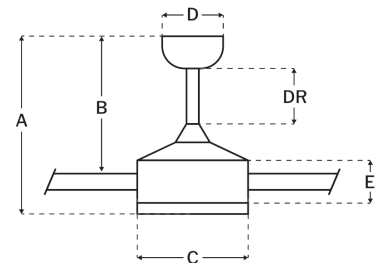

Ceiling Drop Dimensions

A: Total Height w/ 6" Downrod	16.46"
B: Blade to Ceiling Height	13.78"
C: Housing Width	7.48"
D: Canopy Width	5.91"
E: Housing Height	4.78"

Electrical/Lighting

Amps (High Speed):	0.46
Light Source Type:	Integrated LED
Number of Bulbs:	1
Bulbs Included:	Yes
Total Lighting Wattage:	18
Dimmable:	Yes
Delivered Lumens:	1000
CRI:	90
Color Temp:	3000K
Lens Type:	Frost White Acrylic
Lens Cover:	Yes
Uplight:	No
Control Type Included:	CM-7W-LED
Optional Controls:	Available
WiFi Enabled:	No