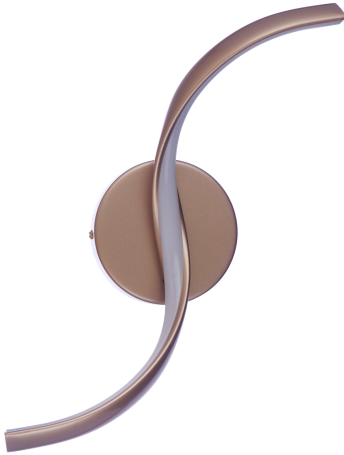

CRAFTMADE™

55760-CHB-LED

Pulse LED Wall Sconce

Champagne Brass

UPC#647881254520

Additional Finishes

55760-FB-LED

Measurements

Length (in):	N/A
Width (in):	4.75
Height (in):	18
Extension (in):	4.5
Downrod/Chain Length (in):	N/A
Leadwire (in):	7
Product Weight (lbs):	0.88
Carton Length (in):	19.69
Carton Width (in):	6.3
Carton Height (in):	6.3
Carton Cube:	0.45
Carton Weight (lbs):	1.76
Oversize:	No

Fixture

Mounting Method:	Wall Mount
Mounting Location:	Damp
Body Material:	Aluminum
Up/Down Mount:	Yes

Certifications

Safety Rating:	cSGSUS
Title 20:	N/A
Title 24 (JA8):	No
ADA:	No

Warranty

1 Year Fixture/3 Year LED

Electrical/Lighting

Light Source Type:	Integrated LED
Number of Bulbs:	1
Bulbs Included:	Yes
Total Wattage:	12
Socket Type:	Integrated LED
Dimmable:	Yes
Delivered Lumens:	1080
CRI:	90
Color Temp:	3000
Shade Finish/Material:	White Opal Plastic
Shade Width (in):	0.83
Shade Height (in):	N/A