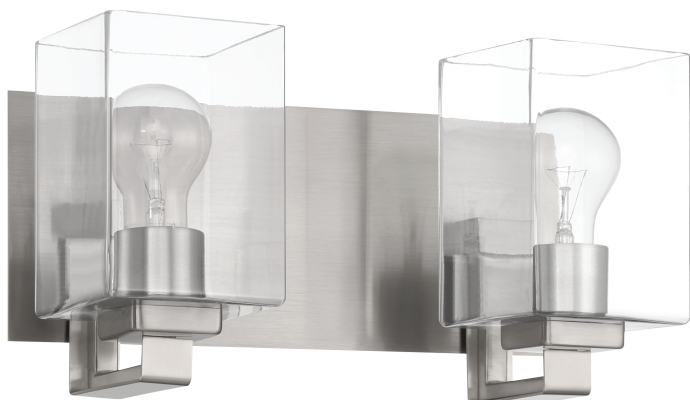

CRAFTMADE™

18514BNK2

McClane 2 Light Vanity
Brushed Polished Nickel

UPC#647881256296

Additional Finishes

18514FB2

Measurements

Length (in):	N/A
Width (in):	14
Height (in):	7.63
Extension (in):	6.5
Downrod/Chain Length (in):	N/A
Leadwire (in):	6
Product Weight (lbs):	5.95
Carton Length (in):	21.02
Carton Width (in):	9
Carton Height (in):	9.25
Carton Cube:	1.01
Carton Weight (lbs):	7.76
Oversize:	No

Fixture

Mounting Method:	Wall Mount
Mounting Location:	Damp
Body Material:	Steel
Up/Down Mount:	Yes

Certifications

Safety Rating:	cULus
Title 20:	N/A
Title 24 (JA8):	N/A
ADA:	No

Warranty

1 Year Limited Warranty

Electrical/Lighting

Light Source Type:	N/A
Number of Bulbs:	2
Bulbs Included:	No
Total Wattage:	N/A
Socket Type:	Medium (E26)
Dimmable:	N/A
Delivered Lumens:	N/A
CRI:	N/A
Color Temp:	N/A
Shade Finish/Material:	Clear Glass
Shade Width (in):	4.25
Shade Height (in):	6.22