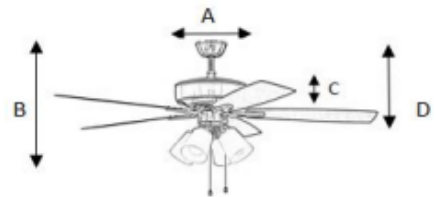

### Measurements

Blade Sweep (in):	52
Downrod Length (in):	6
Height (in):	19.29
Canopy Width (in):	5.12
Product Weight (lbs):	17.55
Lead Wire (in):	80
Carton Length (in):	22.24
Carton Width (in):	13.39
Carton Height (in):	9.72
Carton Cube:	1.68
Carton Weight (lbs):	19.31