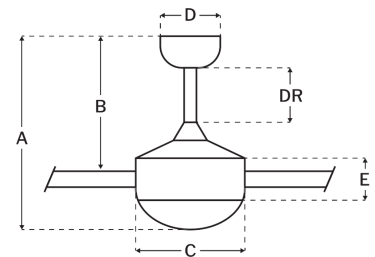

### Measurements

Blade Sweep (in):	60
Downrod Length (in):	6
Height (in):	13.19
Canopy Width (in):	5.91
Product Weight (lbs):	11.24
Lead Wire (in):	80
Carton Length (in):	30.51
Carton Width (in):	8.27
Carton Height (in):	9.49
Carton Cube:	1.39
Carton Weight (lbs):	13.01

### Motor

Motor Material:	Silicon Steel
Motor Technology:	DC
Motor Size (mm):	100x20
Mounting Options:	Flat or Angled Ceiling
Motor Type:	6-Speed Reversible
Indoor/Outdoor Rating:	Wet

### Ceiling Drop Dimensions

A: Total Height w/ 6" Downrod	13.19"
B: Blade to Ceiling Height	12.25"
C: Housing Width	5.98"
D: Canopy Width	5.91"
E: Housing Height	2.15"