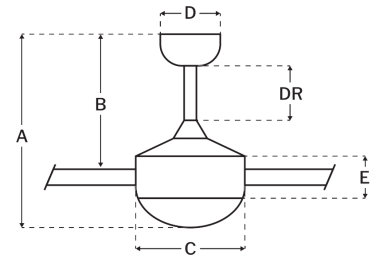

CRAFTMADE™

SBN52FB4

Sebastian 52" Fan With Optional Light Kit Flat Black

UPC#647881241223

Additional Finishes

SBN52PN4
SBN52W4

Measurements

| | |
|-----------------------|-------|
| Blade Sweep (in): | 52 |
| Downrod Length (in): | 6 |
| Height (in): | 16.92 |
| Canopy Width (in): | 5.87 |
| Product Weight (lbs): | 16.95 |
| Lead Wire (in): | 80 |
| Carton Length (in): | 26.77 |
| Carton Width (in): | 15.75 |
| Carton Height (in): | 11.02 |
| Carton Cube: | 2.69 |
| Carton Weight (lbs): | 19.82 |

Motor

| | |
|------------------------|------------------------|
| Motor Material: | Silicon Steel |
| Motor Technology: | DC |
| Motor Size (mm): | 153x8 |
| Mounting Options: | Flat or Angled Ceiling |
| Motor Type: | 6-Speed Reversible |
| Indoor/Outdoor Rating: | Wet |

Blades

| | |
|--------------------------|-----------------------|
| Number of Blades: | 4 |
| Blades Included: | Yes |
| Blade Finish: | Flat Black/Flat Black |
| Optional Blade Finishes: | No |
| Blade Material: | ABS |
| Blade Sweep: | 52" |
| Blade Pitch: | 12 |

Warranty

Limited Lifetime Warranty

Ceiling Drop Dimensions

| | |
|-------------------------------|--------|
| A: Total Height w/ 6" Downrod | 16.93" |
| B: Blade to Ceiling Height | 13" |
| C: Housing Width | 8.9" |
| D: Canopy Width | 5.87" |
| E: Housing Height | 3.19" |