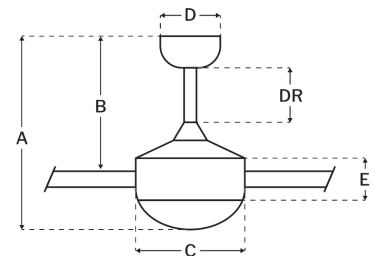

Ceiling Drop Dimensions

A: Total Height w/ 8" Downrod	23.01"
B: Blade to Ceiling Height	12.26"
C: Housing Width	8.27"
D: Canopy Width	5.91"
E: Housing Height	2.36"

Electrical/Lighting

Amps (High Speed):	0.43
Light Source Type:	LED
Number of Bulbs:	3
Bulbs Included:	Yes
Total Lighting Wattage:	12
Dimmable:	Yes
Delivered Lumens:	862
CRI:	80
Color Temp:	3000K
Lens Type:	N/A
Lens Cover:	N/A
Uplight:	No
Control Type Included:	WIDC Handheld
Optional Controls:	No
WiFi Enabled:	Yes