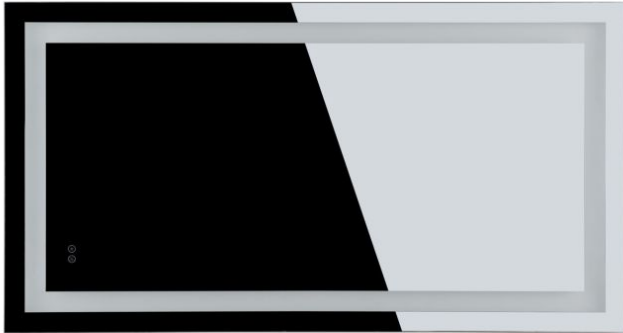

LED Lighted Mirror - MIR104-W

LED Rectangle Mirror 60" x 32"

With the touch of a finger, control the adjustable 3000K/4000K/5000K light color, dimming and defogger functions of this 60" x 32" LED Rectangular Mirror. The memory function allows you to keep your chosen settings.

- 60" x 32" x 1.8" Rectangle Dimmable LED Mirror
- Includes defogger and dimmer capabilities
- Adjustable color temperature 3000K, 4000K, 5000K

Specs

Dimensions

Mounting Location	Damp
Lumens	1050
CRI	90
Bulb Base	LED Strip
Bulbs	1
Bulb CCT	3000/4000/5000
Bulb Type	LED
Bulb Wattage	43
Carton Size (CU FT)	2.55
Finish	White