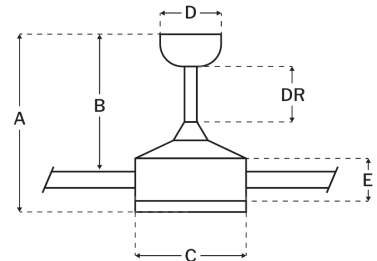

CRAFTMADE™

DRW54BNK5

Drew 54" Fan With Integrated Light Kit Brushed Polished Nickel

UPC#647881240899

Additional Finishes

DRW54SB5

Measurements

Blade Sweep (in):	54
Downrod Length (in):	6
Height (in):	16.59
Canopy Width (in):	5.83
Product Weight (lbs):	16.98
Lead Wire (in):	80
Carton Length (in):	25.9
Carton Width (in):	14.4
Carton Height (in):	10.94
Carton Cube:	2.32
Carton Weight (lbs):	19.84

Motor

Motor Material:	Silicon Steel
Motor Technology:	DC
Motor Size (mm):	123x15
Mounting Options:	Flat or Angled Ceiling
Motor Type:	6-Speed Reversible
Indoor/Outdoor Rating:	Indoor

Blades

Number of Blades:	5
Blades Included:	Yes
Blade Finish:	Brushed Nickel/Greywood
Optional Blade Finishes:	No
Blade Material:	Plywood
Blade Sweep:	54"
Blade Pitch:	12.7

Warranty

Limited Lifetime Warranty

Ceiling Drop Dimensions

A: Total Height w/ 6" Downrod	16.59"
B: Blade to Ceiling Height	12.65"
C: Housing Width	10"
D: Canopy Width	5.83"
E: Housing Height	4.21"

Electrical/Lighting