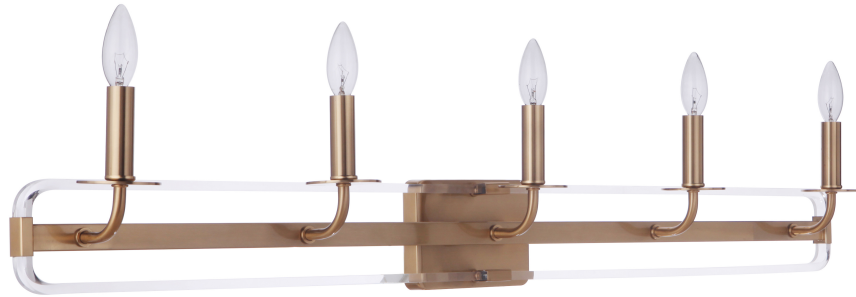

CRAFTMADE™

57705-SB

Graclyn 5 Light Vanity
Satin Brass

UPC#647881246938

Additional Finishes

Measurements

Length (in):	N/A
Width (in):	44.88
Height (in):	7.75
Extension (in):	6.13
Downrod/Chain Length (in):	N/A
Leadwire (in):	7
Product Weight (lbs):	5.84
Carton Length (in):	8.46
Carton Width (in):	7.09
Carton Height (in):	45.67
Carton Cube:	1.59
Carton Weight (lbs):	7.32
Oversize:	No

Fixture

Mounting Method:	Wall Mount
Mounting Location:	Damp
Body Material:	Iron/Acrylic
Up/Down Mount:	Yes

Certifications

Safety Rating:	cULus
Title 20:	N/A
Title 24 (JA8):	N/A
ADA:	No

Warranty

1 Year Limited Warranty

Electrical/Lighting

Light Source Type:	N/A
Number of Bulbs:	5
Bulbs Included:	No
Total Wattage:	N/A
Socket Type:	Candelabra (E12)
Dimmable:	N/A
Delivered Lumens:	N/A
CRI:	N/A
Color Temp:	N/A
Shade Finish/Material:	N/A
Shade Width (in):	N/A
Shade Height (in):	N/A