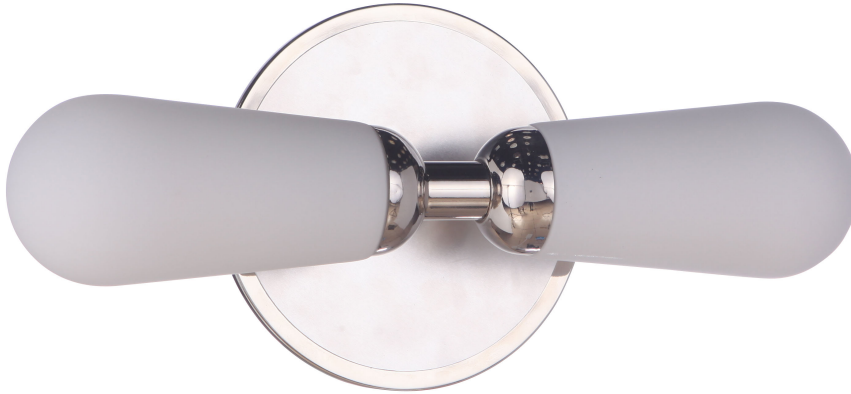

CRAFTMADE™

13116BNKPLN2

Riggs 2 Light Linear Vanity
Brushed Polished Nickel/Polished Nickel

UPC#647881246396

Additional Finishes

Measurements

Length (in):	N/A
Width (in):	16
Height (in):	7.25
Extension (in):	5
Downrod/Chain Length (in):	N/A
Leadwire (in):	7
Product Weight (lbs):	2.65
Carton Length (in):	12.2
Carton Width (in):	8.66
Carton Height (in):	6.3
Carton Cube:	0.39
Carton Weight (lbs):	3.31
Oversize:	No

Fixture

Mounting Method:	Wall Mount
Mounting Location:	Damp
Body Material:	Iron
Up/Down Mount:	Yes

Certifications

Safety Rating:	cULus
Title 20:	N/A
Title 24 (JA8):	N/A
ADA:	No

Warranty

1 Year Limited Warranty

Electrical/Lighting

Light Source Type:	N/A
Number of Bulbs:	2
Bulbs Included:	No
Total Wattage:	N/A
Socket Type:	Medium (E26)
Dimmable:	N/A
Delivered Lumens:	N/A
CRI:	N/A
Color Temp:	N/A
Shade Finish/Material:	Frost White Glass
Shade Width (in):	3.35
Shade Height (in):	6.89