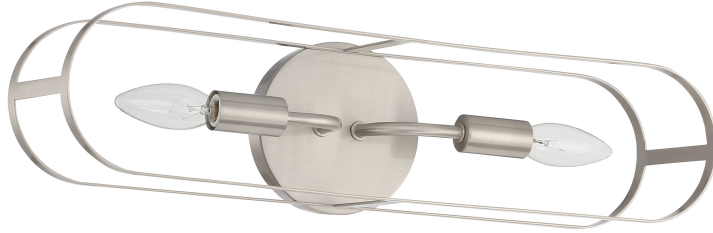

Mindful 2 Light Linear Wall Sconce

Brushed Polished Nickel

UPC#647881239855

Additional Finishes

12820FB2

12820SB2

Measurements

Length (in):	N/A
Width (in):	20
Height (in):	5
Extension (in):	5
Downrod/Chain Length (in):	N/A
Leadwire (in):	6
Product Weight (lbs):	2.4
Carton Length (in):	22
Carton Width (in):	7.25
Carton Height (in):	6.75
Carton Cube:	0.62
Carton Weight (lbs):	3.57
Oversize:	No

Fixture

Mounting Method:	Wall Mount
Mounting Location:	Damp
Body Material:	Steel
Up/Down Mount:	Yes

Certifications

Safety Rating:	cULus
Title 20:	N/A
Title 24 (JA8):	N/A
ADA:	No

Warranty

1 Year Limited Warranty

Electrical/Lighting

Light Source Type:	N/A
Number of Bulbs:	2
Bulbs Included:	No
Total Wattage:	N/A
Socket Type:	Candelabra (E12)
Dimmable:	N/A
Delivered Lumens:	N/A
CRI:	N/A
Color Temp:	N/A
Shade Finish/Material:	N/A
Shade Width (in):	N/A
Shade Height (in):	N/A