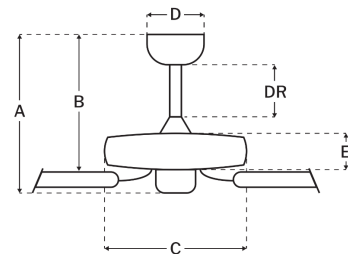

CRAFTMADE™

OS60ESP5

Outdoor Super Pro 60 60" Fan Espresso

UPC#647881235635

Additional Finishes

OS60FB5
OS60W5

Measurements

Blade Sweep (in):	60
Downrod Length (in):	6
Height (in):	13.32
Canopy Width (in):	5.51
Product Weight (lbs):	22.77
Lead Wire (in):	76
Carton Length (in):	25.31
Carton Width (in):	12.83
Carton Height (in):	10.35
Carton Cube:	1.95
Carton Weight (lbs):	25.29

Motor

Motor Material:	Silicon Steel
Motor Technology:	AC
Motor Size (mm):	188x20
Mounting Options:	Flat or Angled Ceiling
Motor Type:	3-Speed Reversible
Indoor/Outdoor Rating:	Wet

Blades

Number of Blades:	5
Blades Included:	Yes
Blade Finish:	Espresso
Optional Blade Finishes:	No
Blade Material:	ABS
Blade Sweep:	60"
Blade Pitch:	12.5

Warranty

Limited Lifetime Warranty

Ceiling Drop Dimensions

A: Total Height w/ 6" Downrod	13.32"
B: Blade to Ceiling Height	10.61"
C: Housing Width	11.56"
D: Canopy Width	5.51"
E: Housing Height	4.54"

Electrical/Lighting