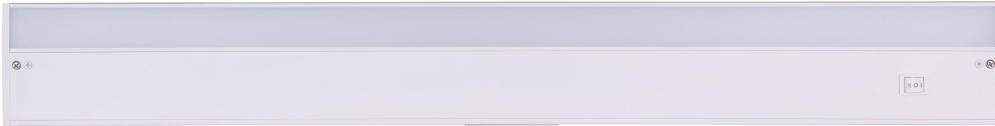

Additional Finishes

CUC1030-BZ-LED

Measurements

Length (in):	30
Width (in):	3.63
Height (in):	1
Extension (in):	N/A
Downrod/Chain Length (in):	N/A
Leadwire (in):	8
Product Weight (lbs):	1.87
Carton Length (in):	32.28
Carton Width (in):	4.72
Carton Height (in):	1.97
Carton Cube:	0.17
Carton Weight (lbs):	2.2
Oversize:	No

Fixture

Mounting Method:	Surface Mount
Mounting Location:	Indoor
Body Material:	Aluminum
Up/Down Mount:	N/A

Certifications

Safety Rating:	cETLus
Title 20:	No
Title 24 (JA8):	No
ADA:	N/A

Warranty

1 Year Fixture/3 Year LED

Electrical/Lighting

Light Source Type:	Integrated LED
Number of Bulbs:	1
Bulbs Included:	Yes
Total Wattage:	15
Socket Type:	Integrated LED
Dimmable:	Yes
Delivered Lumens:	950
CRI:	90
Color Temp:	3000K
Shade Finish/Material:	Frosted Polycarbonate
Shade Width (in):	1.34
Shade Height (in):	0.13

*Hardwire or plug-in installation (Plug with 5' cord sold separately)

*Linkable up to 150W