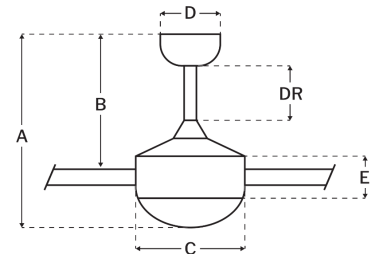

Ceiling Drop Dimensions

A: Total Height w/ 6" Downrod	16.76"
B: Blade to Ceiling Height	12.91"
C: Housing Width	6.32"
D: Canopy Width	5.12"
E: Housing Height	5.55"

Electrical/Lighting

Amps (High Speed):	0.32
Light Source Type:	Integrated LED
Number of Bulbs:	1
Bulbs Included:	Yes
Total Lighting Wattage:	18
Dimmable:	Yes
Delivered Lumens:	940
CRI:	90
Color Temp:	3000K
Lens Type:	Frost White Acrylic
Lens Cover:	Yes
Uplight:	No
Control Type Included:	WIDC Handheld
Optional Controls:	Available
WiFi Enabled:	Yes