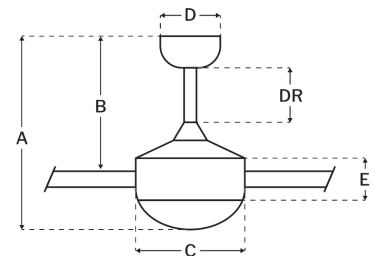

Motor

Motor Material:	Silicon Steel
Motor Technology:	DC
Motor Size (mm):	165x25
Mounting Options:	Flat or Angled Ceiling
Motor Type:	6-Speed Reversible
Indoor/Outdoor Rating:	Indoor

Blades

Number of Blades:	3
Blades Included:	Yes
Blade Finish:	Flat Black
Optional Blade Finishes:	No
Blade Material:	Solid wood
Blade Sweep:	72"
Blade Pitch:	15

Warranty

Limited Lifetime Warranty

Ceiling Drop Dimensions

A: Total Height w/ 6" Downrod	14.5"
B: Blade to Ceiling Height	11"
C: Housing Width	7.48"
D: Canopy Width	6.03"
E: Housing Height	5.31"

Electrical/Lighting