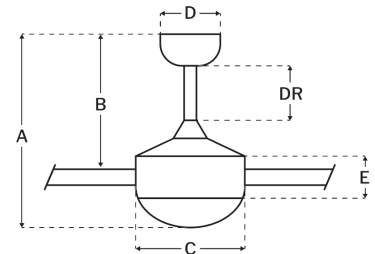

Motor

Motor Material:	Silicon Steel
Motor Technology:	DC
Motor Size (mm):	155.5x15
Mounting Options:	Flat or Angled Ceiling
Motor Type:	6-Speed Reversible
Indoor/Outdoor Rating:	Indoor

Blades

Number of Blades:	3
Blades Included:	Yes
Blade Finish:	Flat Black
Optional Blade Finishes:	No
Blade Material:	Solid wood
Blade Sweep:	60"
Blade Pitch:	15

Warranty

Limited Lifetime Warranty

Ceiling Drop Dimensions

A: Total Height w/ 6" Downrod	14.5"
B: Blade to Ceiling Height	11"
C: Housing Width	7.48"
D: Canopy Width	6.03"
E: Housing Height	5.31"

Electrical/Lighting