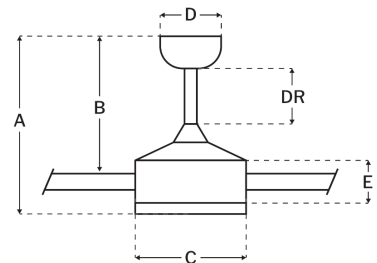

MOB60OB3

Measurements

Blade Sweep (in):	60
Downrod Length (in):	6/4
Height (in):	16.33
Canopy Width (in):	5.98
Product Weight (lbs):	20.06
Lead Wire (in):	80
Carton Length (in):	30.31
Carton Width (in):	12.99
Carton Height (in):	9.06
Carton Cube:	2.06
Carton Weight (lbs):	22.93

Motor

Motor Material:	Silicon Steel
Motor Technology:	AC
Motor Size (mm):	188x18
Mounting Options:	Flat or Angled Ceiling
Motor Type:	3-Speed Reversible
Indoor/Outdoor Rating:	Wet

Blades

Number of Blades:	3
Blades Included:	Yes
Blade Finish:	Greywood
Optional Blade Finishes:	No
Blade Material:	ABS
Blade Sweep:	60"
Blade Pitch:	6

Warranty

Limited Lifetime Warranty

Ceiling Drop Dimensions

A: Total Height w/ 6/4" Downrod	16.33/13.59"
B: Blade to Ceiling Height	12.24/10.32"
C: Housing Width	8.03"
D: Canopy Width	5.98"
E: Housing Height	4.53"