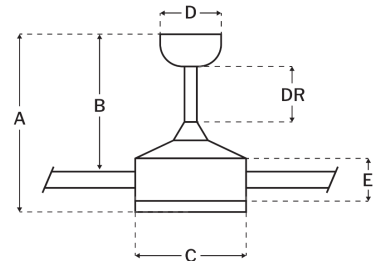

Motor

Motor Material:	Silicon Steel
Motor Technology:	DC
Motor Size (mm):	100x20
Mounting Options:	Flat or Angled Ceiling
Motor Type:	6-Speed Reversible
Indoor/Outdoor Rating:	Indoor

Blades

Number of Blades:	3
Blades Included:	Yes
Blade Finish:	Flat Black
Optional Blade Finishes:	No
Blade Material:	ABS
Blade Sweep:	60"
Blade Pitch:	30

Warranty

Limited Lifetime Warranty

Ceiling Drop Dimensions

A: Total Height w/ 6" Downrod	13.74"
B: Blade to Ceiling Height	11.54"
C: Housing Width	5.83"
D: Canopy Width	5.91"
E: Housing Height	6.35"

Electrical/Lighting