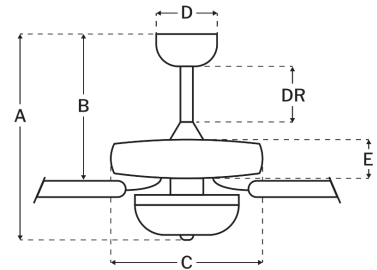

### Measurements

Blade Sweep (in):	52
Downrod Length (in):	6
Height (in):	20.72
Canopy Width (in):	5.51
Product Weight (lbs):	18.96
Lead Wire (in):	76
Carton Length (in):	25.12
Carton Width (in):	13.62
Carton Height (in):	11.73
Carton Cube:	2.32
Carton Weight (lbs):	22.05