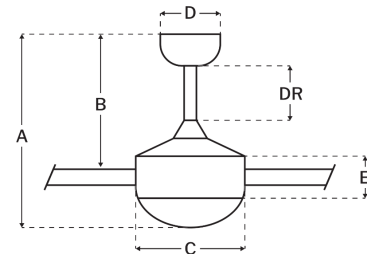

Additional Finishes

PRT78FB6

PRT78PN6

Measurements

Blade Sweep (in):	78
Downrod Length (in):	12
Height (in):	23.18
Canopy Width (in):	5.75
Product Weight (lbs):	39.68
Lead Wire (in):	80
Carton Length (in):	35.43
Carton Width (in):	14.57
Carton Height (in):	13.19
Carton Cube:	3.94
Carton Weight (lbs):	45.42

Motor

Motor Material:	Silicon Steel
Motor Technology:	DC
Motor Size (mm):	168x30
Mounting Options:	Hangdown Only*
Motor Type:	6-Speed Reversible
Indoor/Outdoor Rating:	Damp

Blades

Number of Blades:	6
Blades Included:	Yes
Blade Finish:	Espresso
Optional Blade Finishes:	No
Blade Material:	Aluminum
Blade Sweep:	78"
Blade Pitch:	3.5

Warranty

Limited Lifetime Warranty

Ceiling Drop Dimensions

A: Total Height w/ 12" Downrod	23.18"
B: Blade to Ceiling Height	19.29"
C: Housing Width	12.13"
D: Canopy Width	5.75"
E: Housing Height	7.3"

Electrical/Lighting