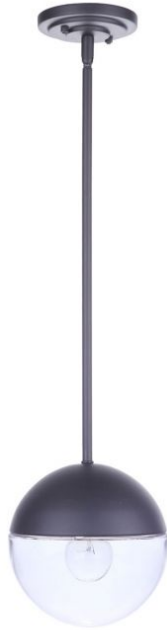

CRAFTMADE™

NEW

Evie - ZA3411

Evie Pendant

Color

Specs

Mounting Location	Damp
Bulb Wattage	60
Bulb Type	Incandescent
Bulb Size	A19
Bulbs	1
Bulb Base	E26
Carton Size (CU FT)	0.73
Glass or Shade Color	Clear

Dimensions

Leadwire Length (in.)	72
Height (in.)	8.19
Width (in.)	7.50
Canopy Height (in.)	1
Canopy Length (in.)	4.75
Canopy Width (in.)	4.75