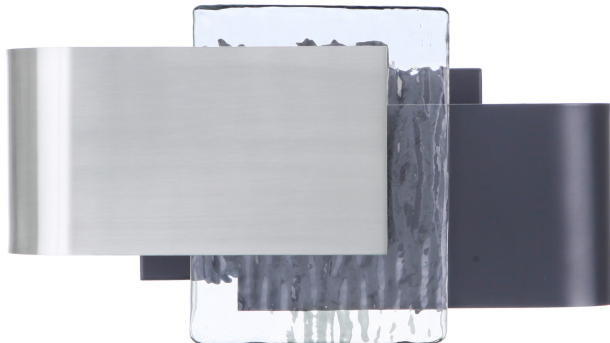

Harmony 1 Light LED Wall Sconce

Flat Black/Polished Nickel

UPC#647881219512

Additional Finishes

11912FBSB-LED

Measurements

Length (in):	N/A
Width (in):	11.5
Height (in):	6.75
Extension (in):	4.33
Downrod/Chain Length (in):	N/A
Leadwire (in):	6
Product Weight (lbs):	3.97
Carton Length (in):	13.39
Carton Width (in):	8.66
Carton Height (in):	5.51
Carton Cube:	0.37
Carton Weight (lbs):	4.52
Oversize:	No

Fixture

Mounting Method:	Wall Mount
Mounting Location:	Damp
Body Material:	Steel
Up/Down Mount:	Yes

Certifications

Safety Rating:	cSGSUS
Title 20:	N/A
Title 24 (JA8):	No
ADA:	No

Warranty

1 Year Fixture/3 Year LED

Electrical/Lighting

Light Source Type:	Integrated LED
Number of Bulbs:	1
Bulbs Included:	Yes
Total Wattage:	10
Socket Type:	Integrated LED
Dimmable:	Yes
Delivered Lumens:	459
CRI:	90
Color Temp:	3000K
Shade Finish/Material:	Clear Artisan Glass
Shade Width (in):	5.12
Shade Height (in):	6.73