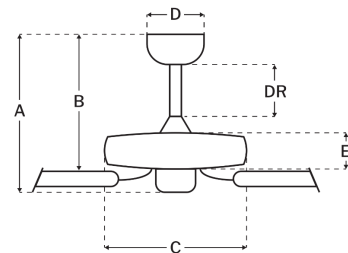

### Measurements

Blade Sweep (in):	52
Downrod Length (in):	4
Height (in):	13.52
Canopy Width (in):	5.51
Product Weight (lbs):	14.01
Lead Wire (in):	76
Carton Length (in):	20.75
Carton Width (in):	13
Carton Height (in):	11.25
Carton Cube:	1.76
Carton Weight (lbs):	16.06

### Motor

Motor Material:	Silicon Steel
Motor Technology:	AC
Motor Size (mm):	153x13
Mounting Options:	Flat or Angled Ceiling
Motor Type:	3-Speed Reversible
Indoor/Outdoor Rating:	Indoor

### Ceiling Drop Dimensions

A: Total Height w/ 4" Downrod	13.52"
B: Blade to Ceiling Height	11.25"
C: Housing Width	11.56"
D: Canopy Width	5.51"
E: Housing Height	4.54"