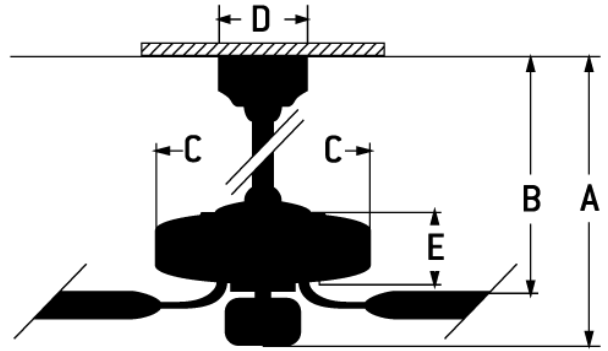

- Heavy Duty, 4-Speed Reversible Motor
- 6" Downrod (Included)
- Blades Sold Separately
- Light Kit Adaptable (Sold Separately)
- Remote Control Adaptable (Sold Separately)
- Dual Mount (Flat or angled ceiling)

Specs

Blade Sweep Opt (in.)	62
Blades	5
Blade Pitch (deg)	14
Motor Size (MM)	212X25
Energy Guide Watts	78
Energy Guide CFM	6661
Energy Guide CFM_Watts	86
Energy Guide Est. Yearly Energy Cost	22
Carton Size (CU FT)	3.56
Blade Options	Fits Only
Compatible Control Types	UCIXL-2000 Remote & Wall Control
Light Kit Options	Bowl Light Kits, Universal Light Kits, or Customize Your Own (Universal Fitters and 2 1/4" Glass)

Dimensions

A:	16.37
B:	13.89
C:	16.14
D:	5.83

E: 5.23
 F: w/o Light Kit - 5.23
 Downrod Length (in.) 6

Downloads

Supreme Air 62 - SUA62FB

 [PDF Spec Sheet](#)

 [Installation Guide](#)

 [Energy Guide](#)