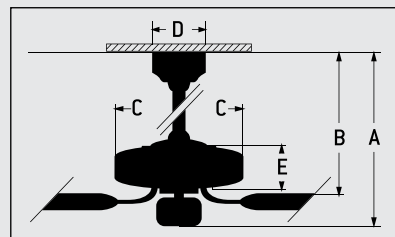

LED Specs:

- Color Temp 3000K
- Lumens 1,095 lm
- CRI 90
- Watts 19
- LED Module is Guaranteed for 5 Years

SPECS

- Blade Sweep 52"
- Number of Blades 5
- Blade Pitch 13°
- Motor Size (MM) 125 x 30
- AMPS (HI Speed) <1
- Shipping Wt. (lbs.) 18.0
- CU. FT. in Carton 2.3
- Energy Guide Airflow (Cubic Feet Per Minute) 3,308
- Energy Guide Wattage 21
- Energy Guide Efficiency (CFM Per Watt) 160
- Energy Guide Estimated Yearly Cost* 6
- Airflow at High Speed (Cubic Feet Per Minute) 4,982

CEILING DROP DIMENSIONS

- A: 6" DR - 18.91"
- B: 6" DR - 10.57"
- C: 11.81"
- D: 5.85"
- E: 12.7"
- DR = Downrod

Overall diameter of fan is 36"

*Based on 12 cents per kWh and 6.4 hours use per day.

* See www.craftmade.com for specific model information.