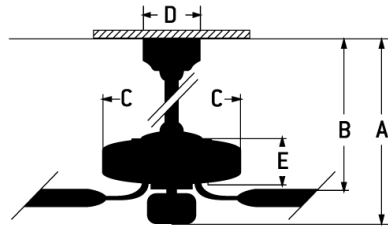

### Finish

42" Twist N Click Express fan - BNK

- Standard, 3-Speed Reversible Motor
- 4" Downrod (Included)
- 42" Reversible Blades in Ash/Mahogany (Included)
- Dual Mount
- 42" Reversible Blades in Ash/Mahogany (Included)
- Integrated Light Kit with 3 x 6.5w LED Bulbs  
Included
- Remote & Wall Controls (Optional)
- Pre-assembled, no tools required, easy assembly, DIY
- Ceiling Fan is covered by one or more US Patents. C-Connect: US Patent No. 9,482,242. T-Blade: US Patent No. 9,651,058. Magnetic Canopy: US Patent No. 7,028,963.

### Specs

Blade Sweep Opt (in.)	42
Blades	5
Blade Pitch (deg)	12
Motor Size (MM)	153x13
Energy Guide Watts	34
Energy Guide CFM	2618
Energy Guide CFM_Watts	77
Energy Guide Est. Yearly Energy Cost	11
Carton Size (CU FT)	1.99
Bulb CCT	3000
Bulb Wattage	6.50
Compatible Control Types	UCI-2002-2 Remote & Wall Control
CRI	80

### Dimensions

A:	17.01
B:	10
C:	9.84
D:	5.12
E:	6.77
F: w/o Light Kit - Downrod Length (in.)	4

**Light Kit Options**  
**Lumens**

Bowl Light Kit Included  
600

Craftmade • 650 S. Royal Lane • Coppell, TX 75019 • • • © 2020 All Rights Reserved