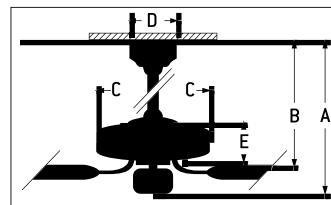

DRAWN SPECS

- A 4" DR 17.01"
- B 4" DR - 10.0"
- C 9.84"
- D 5.12"
- E 6.77"
- DR Downrod

SPECS

Blade Sweep	42"
Number of Blades	5
Blade Pitch	12°
Motor Size (MM)	153x13
AMPS (Hi Speed)	<1
Shipping Wt. (lbs)	17.20
CU. FT. in Carton	1.99
Energy Guide Airflow (Cubic Feet Per Minute)	2,618
Energy Guide Wattage	34 Watts
Energy Guide Efficiency (CFM Per Watt)	77
Energy Guide Estimated Yearly Cost*	\$11
Airflow at High Speed (Cubic Feet Per Minute)	3,489