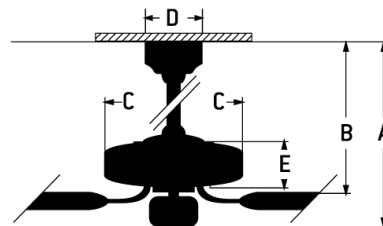

Intrepid Indoor Fan - INT52BNK3

52" Intrepid in Brushed Polished Nickel w/ Brushed Nickel/Walnut Blades

Color Brushed Polished Nickel

The Craftmade 52" Intrepid indoor rated ceiling fan in Brushed Polished Nickel features integrated white opal light kit with 2 x 9W medium base non-dimmable LED bulbs included and custom reversible brushed nickel/walnut blades.

- Standard Pull Chain Speed Control
- Custom Reversible Intrepid Blades Included Brushed Nickel/Walnut
- Dual Mount (Flat or Angled Ceiling up to 23°)
- Suitable for Indoor only
- Integrated 2 x 9 Watt LED Bulb Light Kit (Non-Dimmable)
- Standard, 3-Speed Reversible Motor
- 6 inch Downrod Included
- Energy Guide 3081 CFM, High Speed 4153 CFM

Specs

Blade Sweep Opt (in.)	52
Blades	3
Blade Pitch (deg)	12.50
Motor Size (MM)	153x10
Amps at High Speed	0.40
Watts (Hi Speed)	56.90
Energy Guide Watts	37
Energy Guide CFM	3081
Energy Guide CFM_Watts	84
Energy Guide Est. Yearly Energy Cost	10
High Speed (CFM)	4153
Low Speed (CFM)	1865.44
Carton Size (CU FT)	1.65
Bulb CCT	3000
Bulb Wattage	9
CRI	80
Light Kit Options	Integrated
Lumens	600
Mounting Location	Indoor
Shipping Weight (lbs.)	15.87
UPS Oversized	No
Warranty	Limited Lifetime Warranty
Blade Finish	Brushed Nickel-Walnut
Finish	Brushed Polished Nickel

Dimensions

A:	15.94
B:	9.44
C:	6.69
D:	5.12
E:	7.64
Downrod Length (in.)	6

Craftmade · PO Box 191063 · Dallas, TX · 75219 · · · © 2024 All Rights Reserved