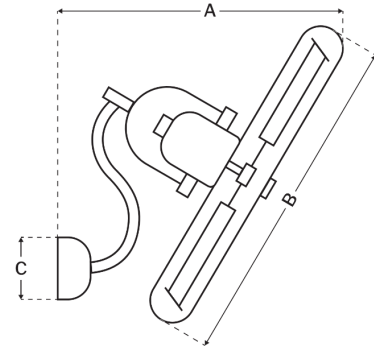

Blade Sweep (in):	14
Downrod Length (in):	N/A
Height (in):	19.18
Canopy Width (in):	8.46
Product Weight (lbs):	13.73
Lead Wire (in):	40
Carton Length (in):	28.03
Carton Width (in):	15.75
Carton Height (in):	18.7
Carton Cube:	4.78
Carton Weight (lbs):	19.62

Motor

Motor Material:	Silicon Steel
Motor Technology:	AC
Motor Size (mm):	85x25
Mounting Options:	Wall Mount
Motor Type:	3-Speed Non-Reversible
Indoor/Outdoor Rating:	Damp

Blades

Number of Blades:	3
Blades Included:	Yes
Blade Finish:	Flat Black
Optional Blade Finishes:	No
Blade Material:	Steel
Blade Sweep:	14"
Blade Pitch:	7

Warranty

Limited Lifetime Warranty

Ceiling Drop Dimensions

A: Wall Mount Extension	21"
B: Cage Diameter	16"
C: Backplate Diameter	8.46"

Electrical/Lighting

Amps (High Speed):	N/A
Light Source Type:	N/A
Number of Bulbs:	N/A
Bulbs Included:	N/A
Total Lighting Wattage:	N/A
Dimmable:	N/A
Delivered Lumens:	N/A
CRI:	N/A
Color Temp:	N/A
Lens Type:	N/A
Lens Cover:	N/A
Uplight:	No
Control Type Included:	Rotary Switch
Optional Controls:	No
WiFi Enabled:	No