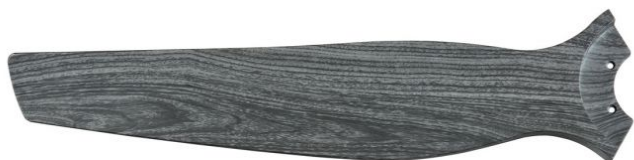

CRAFTMADE

NEW

Blades - BMOB6o-GW

60" Mobi/Limerick Blades

Finish: Grey Wood

60" Mobi/Limerick Blades in Grey Wood

Specs

Blade Type	Fits Only
Length (in.)	713
Carton Size (CU FT)	0.65

Dimensions

Length (in.)	713
Blade Sweep (in.)	60
Blade Width (in.)	138

Downloads

Blades - BMOB6o-GW

 [PDF Tear Sheet](#)